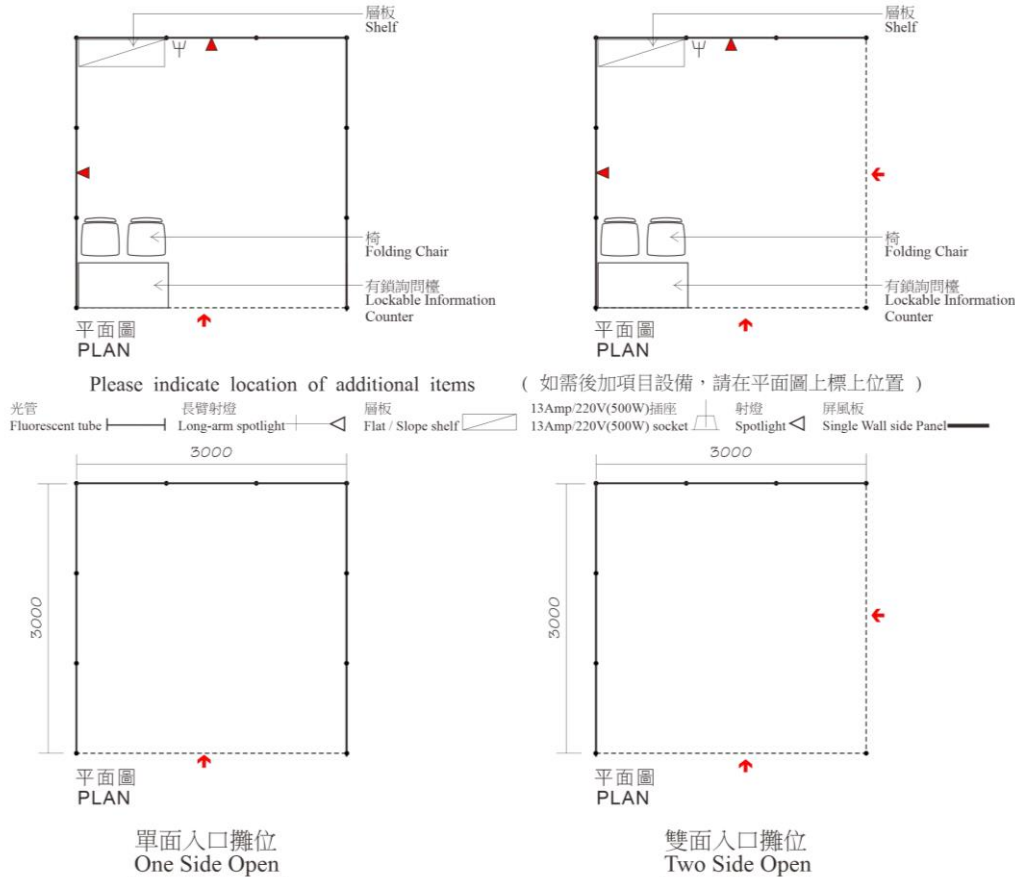

表格一 Form (1)	標準展位位置圖 Booth Layout (Shell Scheme)	請電郵或傳真回 Please return to: 廣告天地有限公司 Creation Advertising Co., Ltd. 地址:澳門士多紐拜斯大馬路 63B - 65 A 地下 Address: Av. Sidónio Pais No.63B-65A R/C, Macau 電話 Tel: +853-2897 6198 / +853-2897 6199 傳真 Fax: +853-2897 6197 電郵 Email: sales@creation.com.mo
截止日期 Deadline 17 / 07 / 2023		

備註：請把電力裝置及層板等之位置標示於上列位置圖上，若參展商未能提交此圖，標準展位承建商將會在適當位置代為安裝；如須現場更改位置或取消須另行繳費，電力裝置每個項目澳門元150.00，層板每個項目澳門元100.00。

Remark: Exhibitors are requested to mark on the plan above the position of their electrical requirements. Standard booth contractor will install at our discretion if we do not receive any instruction before move in. Requests for removal and dismantling of socket/spotlight on-site will be charged MOP150.00 per one. Requests for removal and dismantling shelves on-site will be charged MOP100.00 per one.

標準展位設計 Shell Scheme Booth Design

每組展位設備包括 (以 9 m² 計算) Each shell scheme booth will include (Based on 9sqm):

標準展位圍板	Standard shell scheme system panels
公司楣板 1 件	Fascia board x 1 no
頂架裝飾 1 組	Roofing structure x 1 no
有鎖詢問枱 1 張配 2 椅	Lockable Information counter with 2 chairs
層板 2 件	Shelves x 2 nos
9 平方米環保地毯	9 sqm Recycled carpet
23W 節能射燈 2 支	23W Energy Saving Spotlight x 2 nos
13Amp/220V(500W)插座 1 個	13Amp/220V (500W) Socket x 1 no